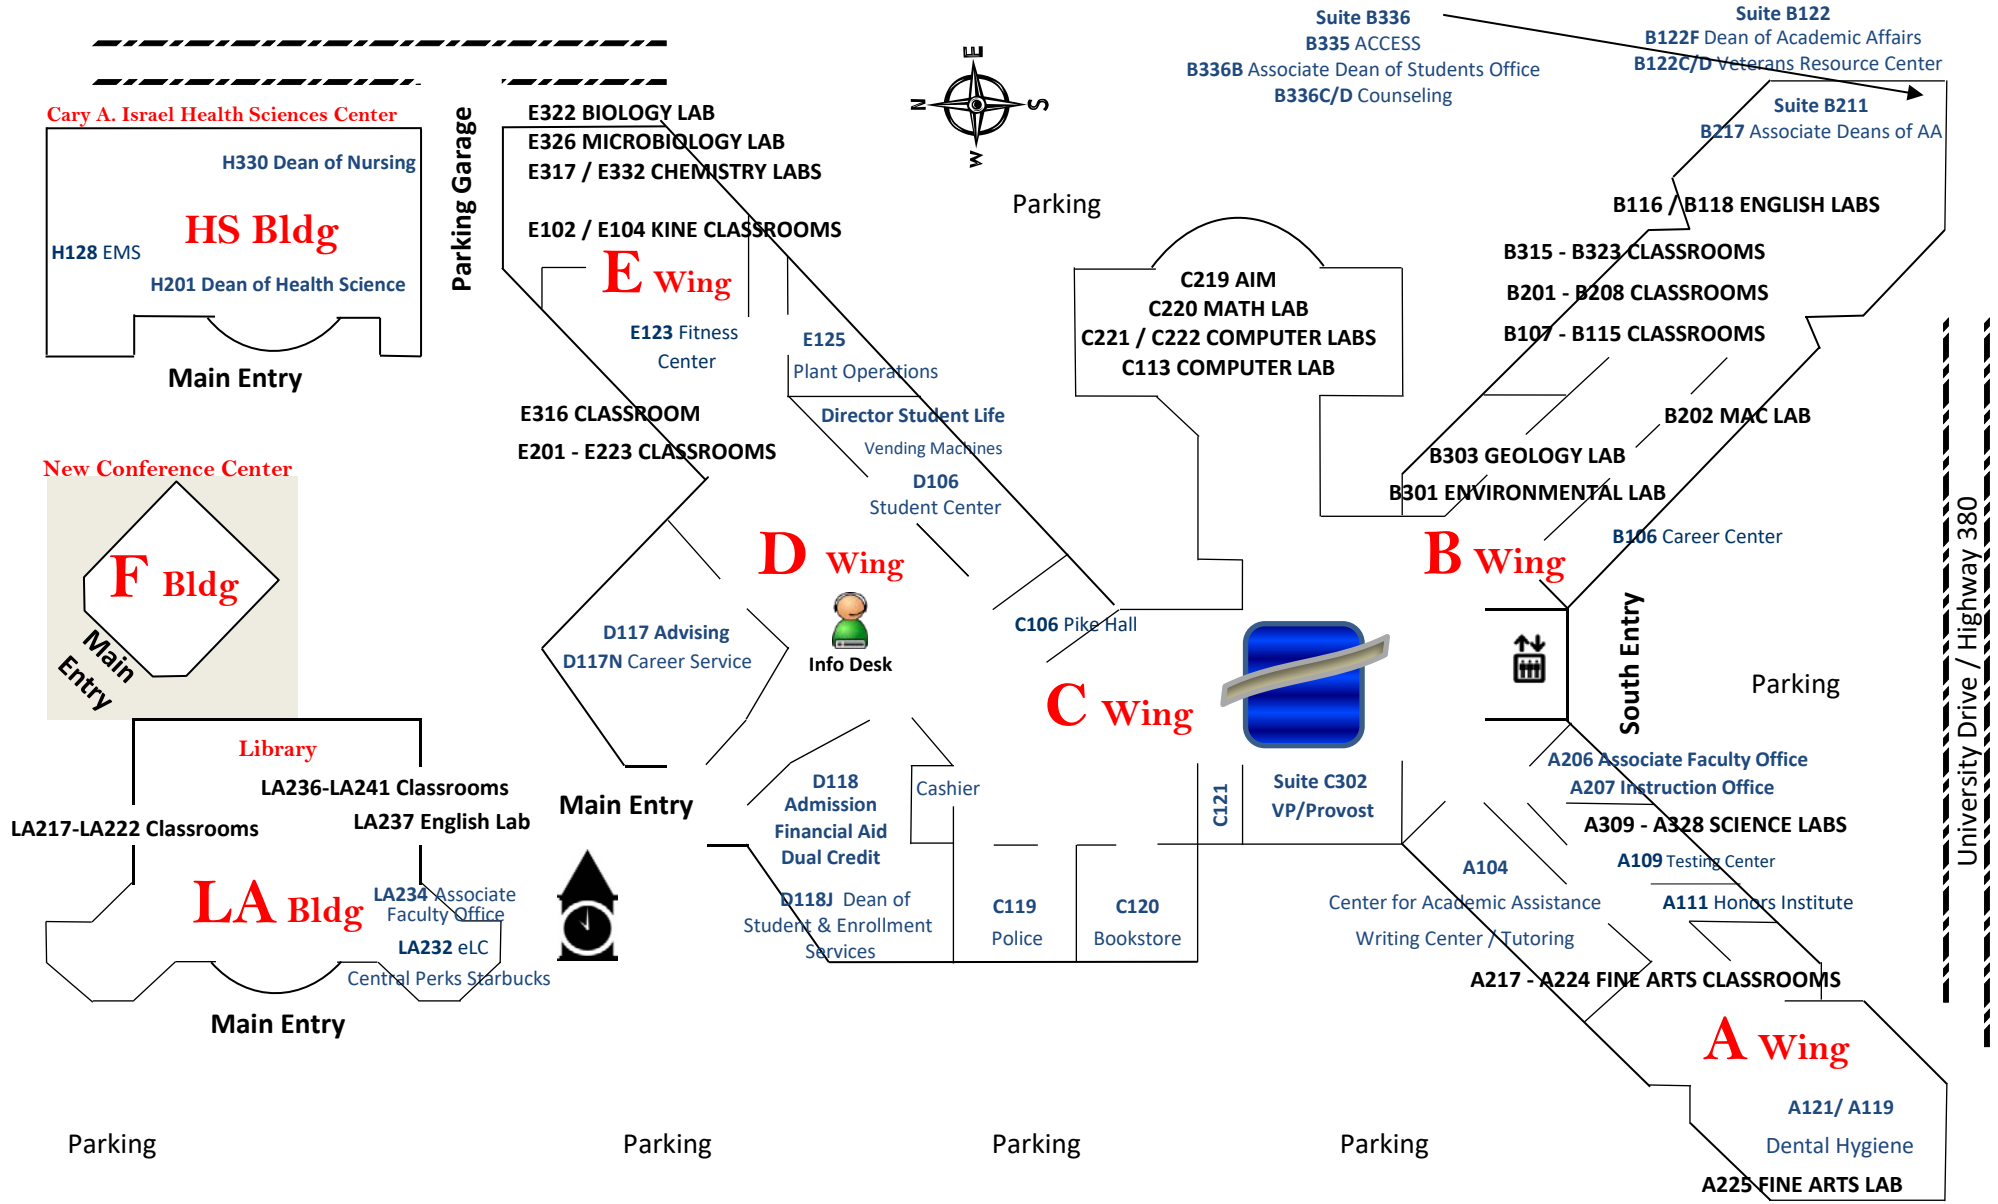

MCKINNEY CAMPUS

Community Avenue

The main building and the Cary A. Israel Health Science building has three floors, the library has two floors.

The map represents all floors with the level indicated by the room number.

Use **Google Maps App** to locate Collin College Central Park Campus to locate classrooms.