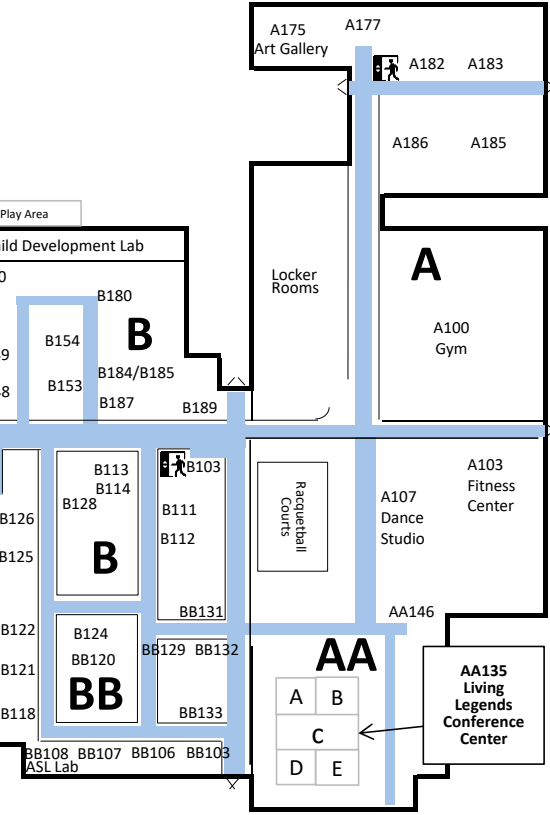

Spring Creek Campus
1st Floor

Parking Lot 7S

Parking Lot 7N

Oak Point Center
(972) 941-7540

Century Court Apartments
(972) 881-5151

Parking Lot 6

Parking Lot 5

Parking Lot 4

Parking Lot 3

fountain

West Entrance

Atrium fountain

East Entrance

Parking Lot 8 (East Overflow)

Tennis Courts

Parking Lot 1

Parking Lot 0

Parking Lot 2S

Parking Lot 2N

Academic Affairs/Workforce

B189	ACCT,BUSI,COMM,ECON,ENGL,HUMA,LANGUAGES,PHIL,SPCH
F135	ASL,DEV MATH,ESL,INRW,IPPD
J112	ANTH,BIO,BITC,CHEM,ENVR,GEOG,GEOL,GOVT,HIST,MATH,PSYC,PHYS,SOCI
K102	ARTS,CHILD,COMMERCIAL MUSIC,COMM DESIGN,DANC,DRAMA,EDUC,MUSIC,PHOTO
PRC	CADD,CISC,COSC,CRIJ,ENG,GEOSPA,HOSP,OFFICE,PARA,REAL
CPC	DENTAL HYG,EMS,FIRE,HEALTH SCI,LAW ENF,NURSE