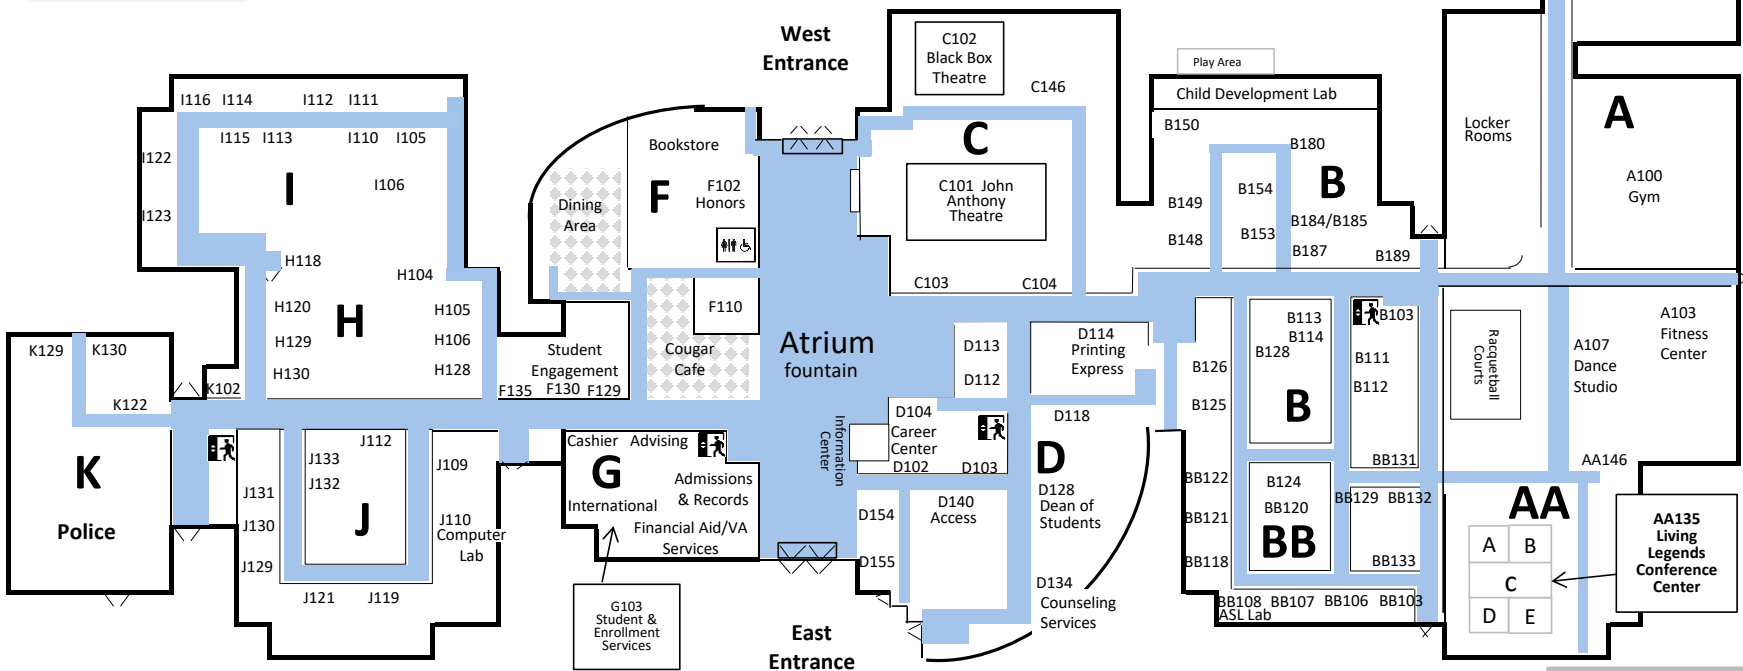

Parking Lot 3

fountain

West Entrance

Atrium fountain

East Entrance

Parking Lot 8 (East Overflow)

Parking Lot 5

Parking Lot 1

Parking Lot 0

Tennis Courts

Associate Dean Offices	
A220	ENGL, PHIL
B189	ACCT, ASL, BUSI, COMM, DMATH, ECON, ESL, FRLN, HUMA, IEP, INRW, IPPD, LANG, SPCH
J112	ANTH, BIO, BITC, CHEM, ENVR, GEOG, GEOL, GOVT, HIST, KINE, MATH, PSYC, PHYS, SOCI
K102	ART, CDEC, COMMERCIAL MUSIC, COMM DESIGN, DANC, DRAMA, EDUC, FLMC, GAME, MUSIC, PHOTO
PRC	CADD, CISC, COSC, CRIJ, ENG, GEOSPA, HOSP, OFFICE, PARA, REAL