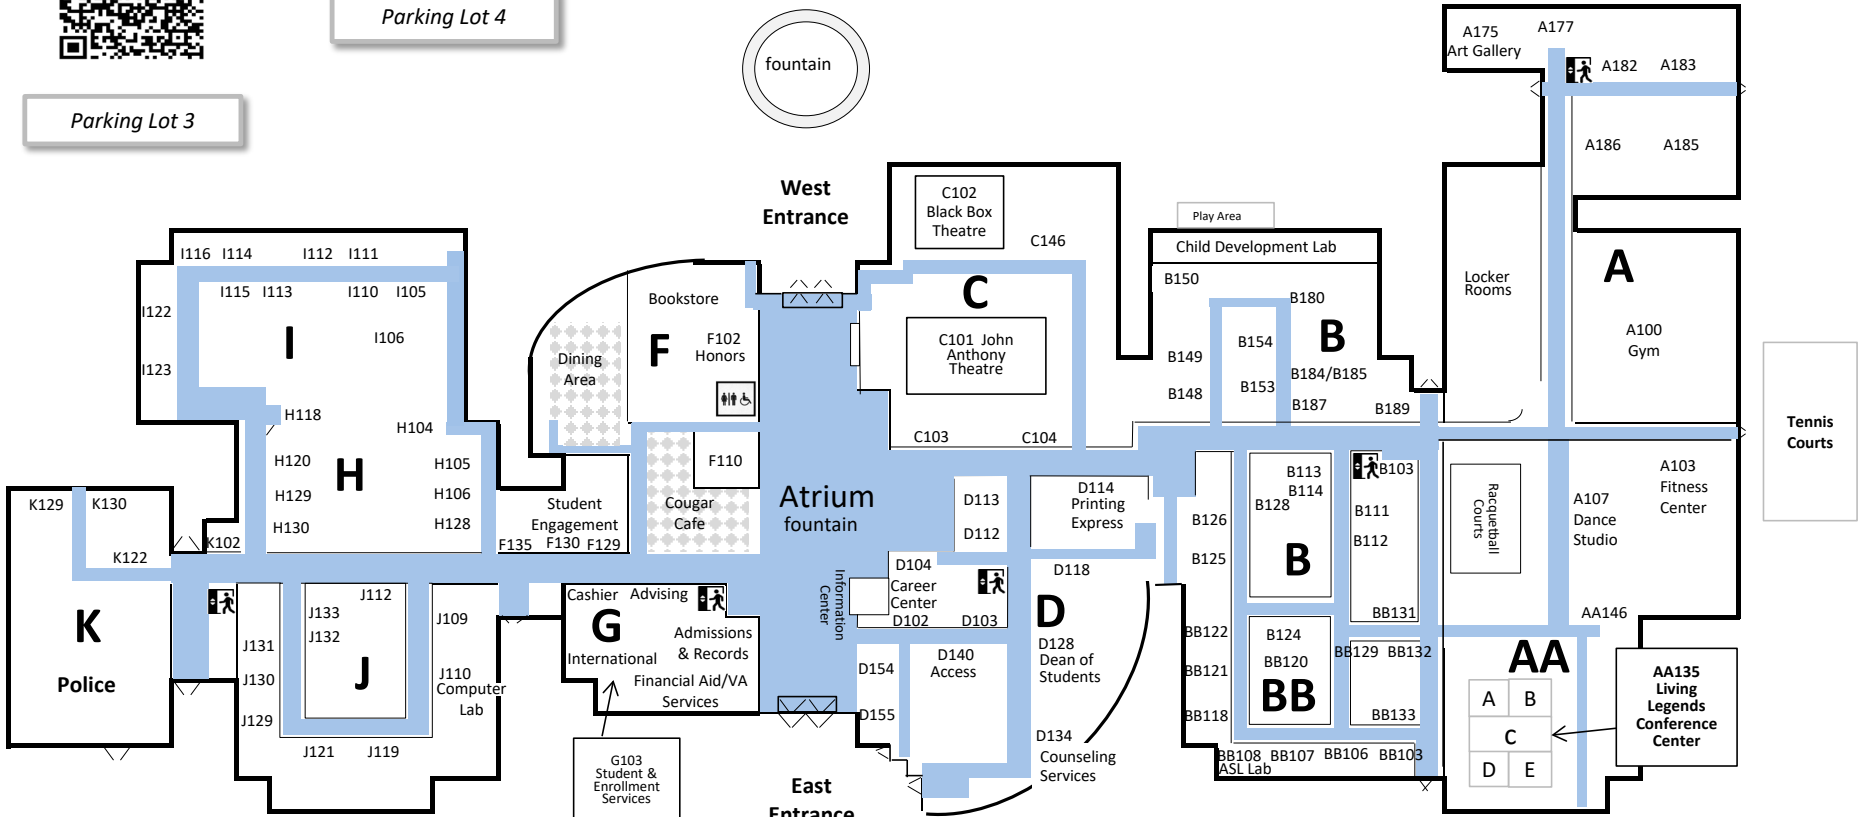

Spring Creek Campus
1st Floor

Parking Lot 7S

Parking Lot 7N

Oak Point Center
(972) 941-7540

Century Court Apartments
(972) 881-5151

Parking Lot 6

Parking Lot 5

Parking Lot 4

Parking Lot 3

fountain

West Entrance

Atrium fountain

East Entrance

Tennis Courts

Parking Lot 1

Parking Lot 0

Parking Lot 2S

Parking Lot 2N

Parking Lot 8 (East Overflow)

Academic Affairs/Workforce

- A220** ENGL, PHIL
- B189** ACCT, ASL, BUSI, COMM, DE MATH, ECON, ESL, HUMA, INRW, IPPD, LANG, SPCH
- J112** ANTH, BIO, BITC, CHEM, ENVR, GEOG, GEOL, GOVT, HIST, KINE, MATH, PSYC, PHYS, SOCI
- K102** ART, CHILD, COMMERCIAL MUSIC, COMM DESIGN, DANC, DRAMA, EDUC, FLMC, GAME, MUSIC, PHOTO
- PRC** CADD, CISC, COSC, CRIJ, ENG, GEOSPA, HOSP, OFFICE, PARA, REAL