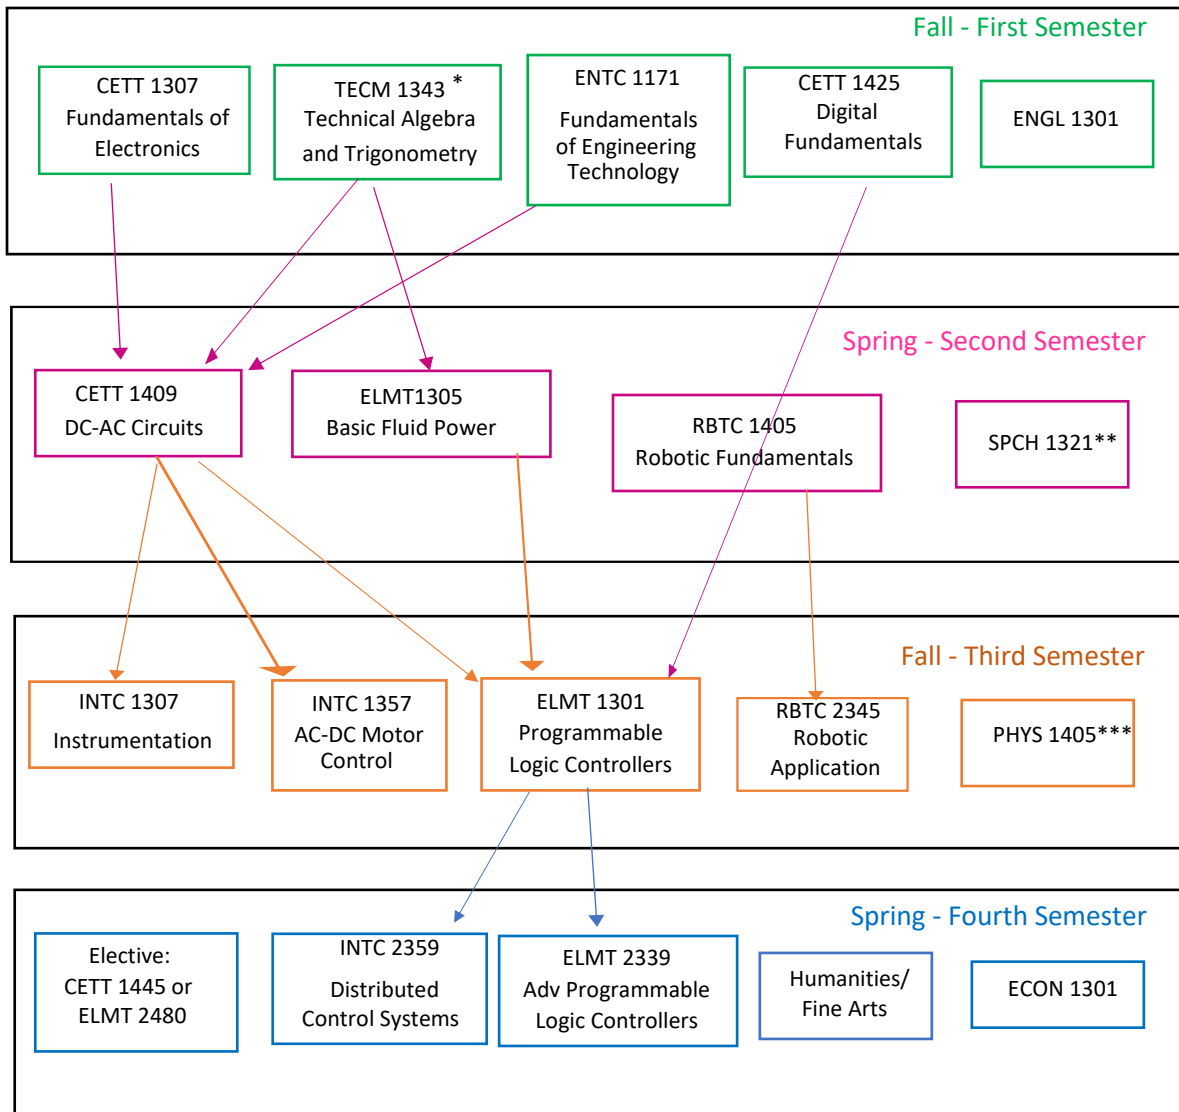

Robotics and Automation Technology

Degree Flow Chart Effective Fall 2023

(Formerly known as Industrial Automation)

*May substitute Math 1316 or higher.

**SPCH 1321 preferred. Also accepted: SPCH 1311 OR 1315

***PHYS 1405 preferred. Also accepted: BIOL 1406, BIOL 1407, BIOL 1408, BIOL 1409, BIOL 1414, BIOL 1415, BIOL 2402, BIOL 2404, BIOL 2406, BIOL 2416, BIOL 2420, BIOL 2421, CHEM 1405, CHEM 1411, CHEM 1412, CHEM 2423, CHEM 2425, ENVR 1401, ENVR 1402, GEOL 1401, GEOL 1402, GEOL 1403, GEOL 1404, GEOL 1445, GEOL 1447, PHYS 1401, PHYS 1402, PHYS 1403, PHYS 1404, PHYS 1405, PHYS 1410, PHYS 1415, PHYS 1417, PHYS 2425, PHYS 2426

****ARTS 1301, ARTS 1303, ARTS 1304, ARTS 1313, DANC 2303, DRAM 1310, DRAM 2361, DRAM 2362, DRAM 2366. ENGL 2322, ENGL 2323, ENGL 2327, ENGL 2328, ENGL 2332, ENGL 2333, ENGL 2341, HIST 2311, HIST 2312, HIST 2321, HIST 2322, HUMA 1301, MUSI 1306, MUSI 1307, MUSI 1310, PHIL 1301, PHIL 1304, PHIL 2303, PHIL 2307, PHIL 2321

*****ECON 1301 preferred. Also accepted: ANTH 2302, ANTH 2346, 2351, ECON 2301, ECON 2302, GOVT 2305, GOVT 2306, HIST 1301, HIST 1302, HIST 2301, PSYC 2301, SOCI 1301, SOCI 1306