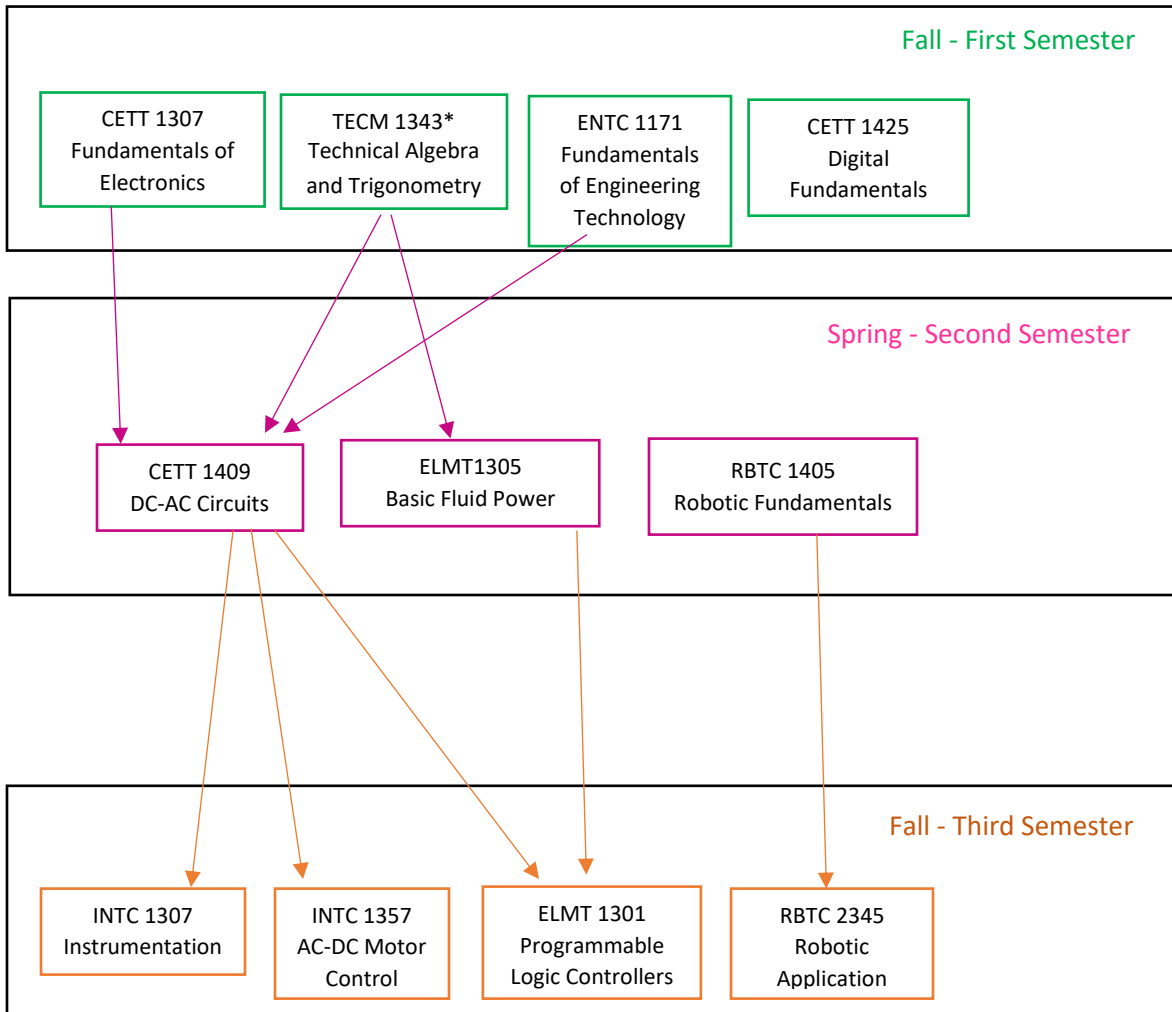

Robotics and Automation Technology

Certificate Level 1 Flowchart

(Formerly known as Industrial Automation)

* May substitute MATH 1316 or higher-level math (recommended for transfer students)