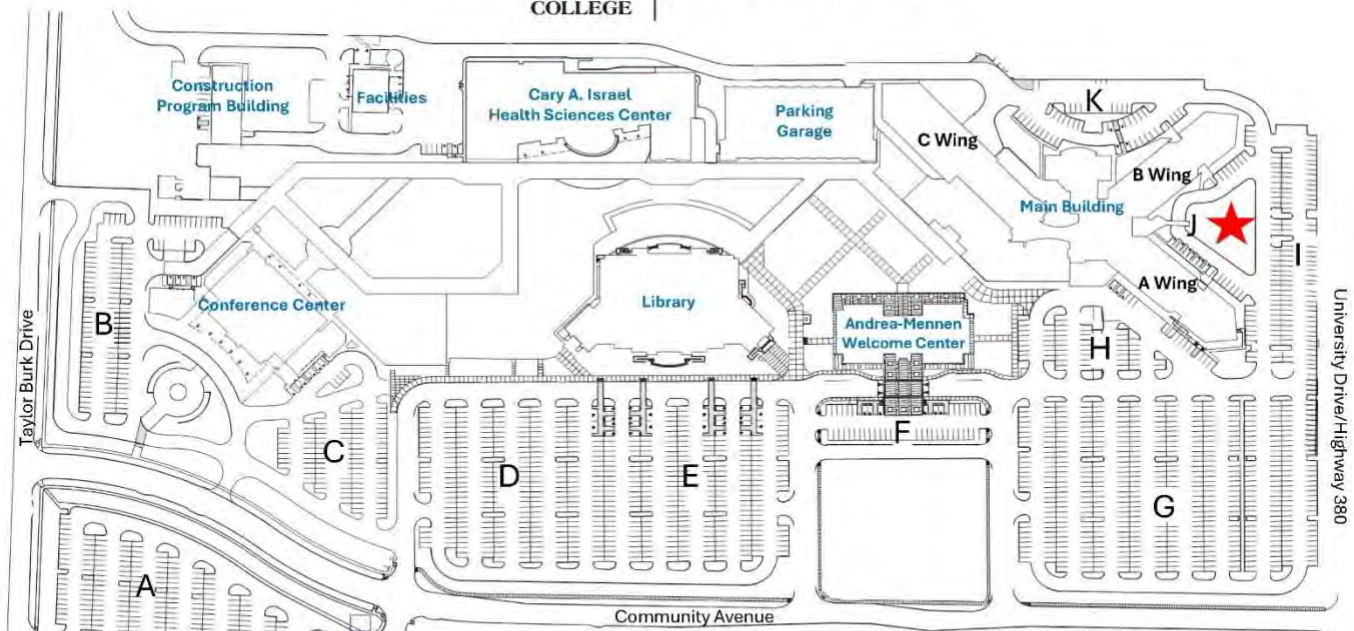

DESIGNATED FORUMS FOR SPEECH/EXPRESSIVE ACTIVITIES

**McKinney Campus
2200 W. University, McKinney, Texas 75071**

McKinney Campus

Andrea –Mennen Welcome Center:
Admissions – W100
Advising – W100
Career Center – W104
Counseling/ACCESS – W200
Financial Aid - W100
Student Financial Services – W100
Testing Center – W206
Veterans Resource Center – W204

Cary A. Israel Health Sciences Center:
H Classrooms
Abernathy Hall – H101
Health Sciences & Emergency Services – H201
Nursing – H370

Conference Center:
F Classrooms

Construction Program Building:
M Classrooms

Library:
LA Classrooms
eLC – LA232
Makerspace – LA116

Main Building:
A, B & C Classrooms
Anthony Peterson Center
for Academic Assistance (Tutoring) – C119
Bookstore – C122
Café – C117
Campus Provost – C332
Computer Lab (Open for Students) – C130
Fitness Center – C108
Honors Institute – A203
ID Office – C118A
Pike Hall – C120
Police Office – C121
Student Center – C118

10/7/2024

* The Designated Forums area is located in the designated island of the main building. Contact G’Anna Saunders at 972-548-6800 for the exact location.