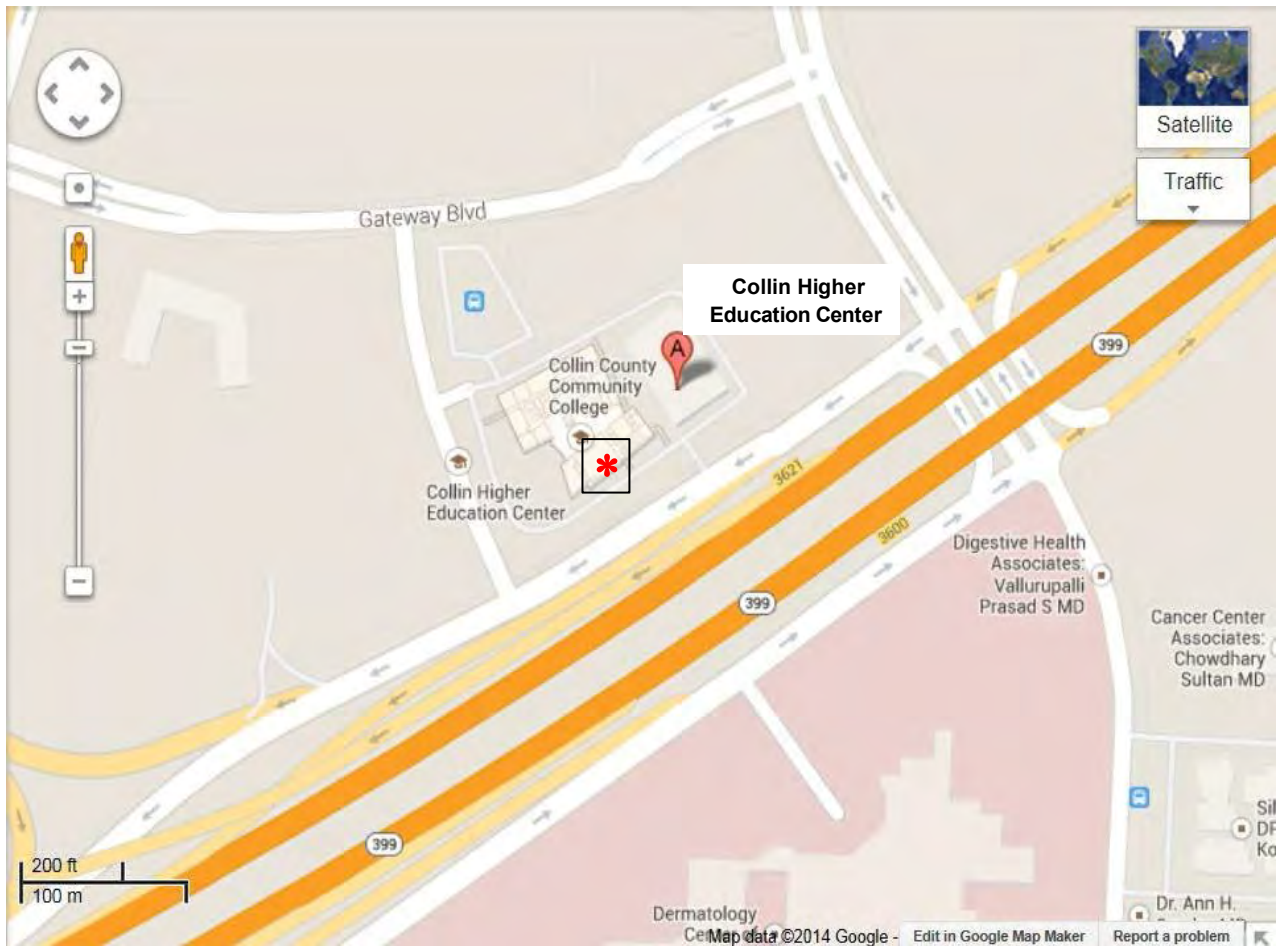

DESIGNATED FORUMS FOR SPEECH/EXPRESSIVE ACTIVITIES

**Plano Campus
2800 E. Spring Creek Parkway, Plano, Texas 75074**

* The Designated Forums area is located on the marked grassy areas on the southwest side of the Library. Contact Kelly Rossato at 972-881-5770 for the exact location.

DESIGNATED FORUMS FOR SPEECH/EXPRESSIVE ACTIVITIES

**Frisco Campus
9700 Wade Blvd., Frisco, Texas 75035**

* The Designated Forums area is located outside in the grassy medians across the roadway in front of Heritage Hall. Contact Gary Goldgar at 972-377-1550 for the exact location.

DESIGNATED FORUMS FOR SPEECH/EXPRESSIVE ACTIVITIES

Collin Higher Education Center 3452 Spur 399, McKinney, Texas 75069

* The Designated Forums area is located adjacent to the north end of the south parking lot and just off the circle drive in front of the building. Contact Mary McClure at 469-365-1960 for the exact location.