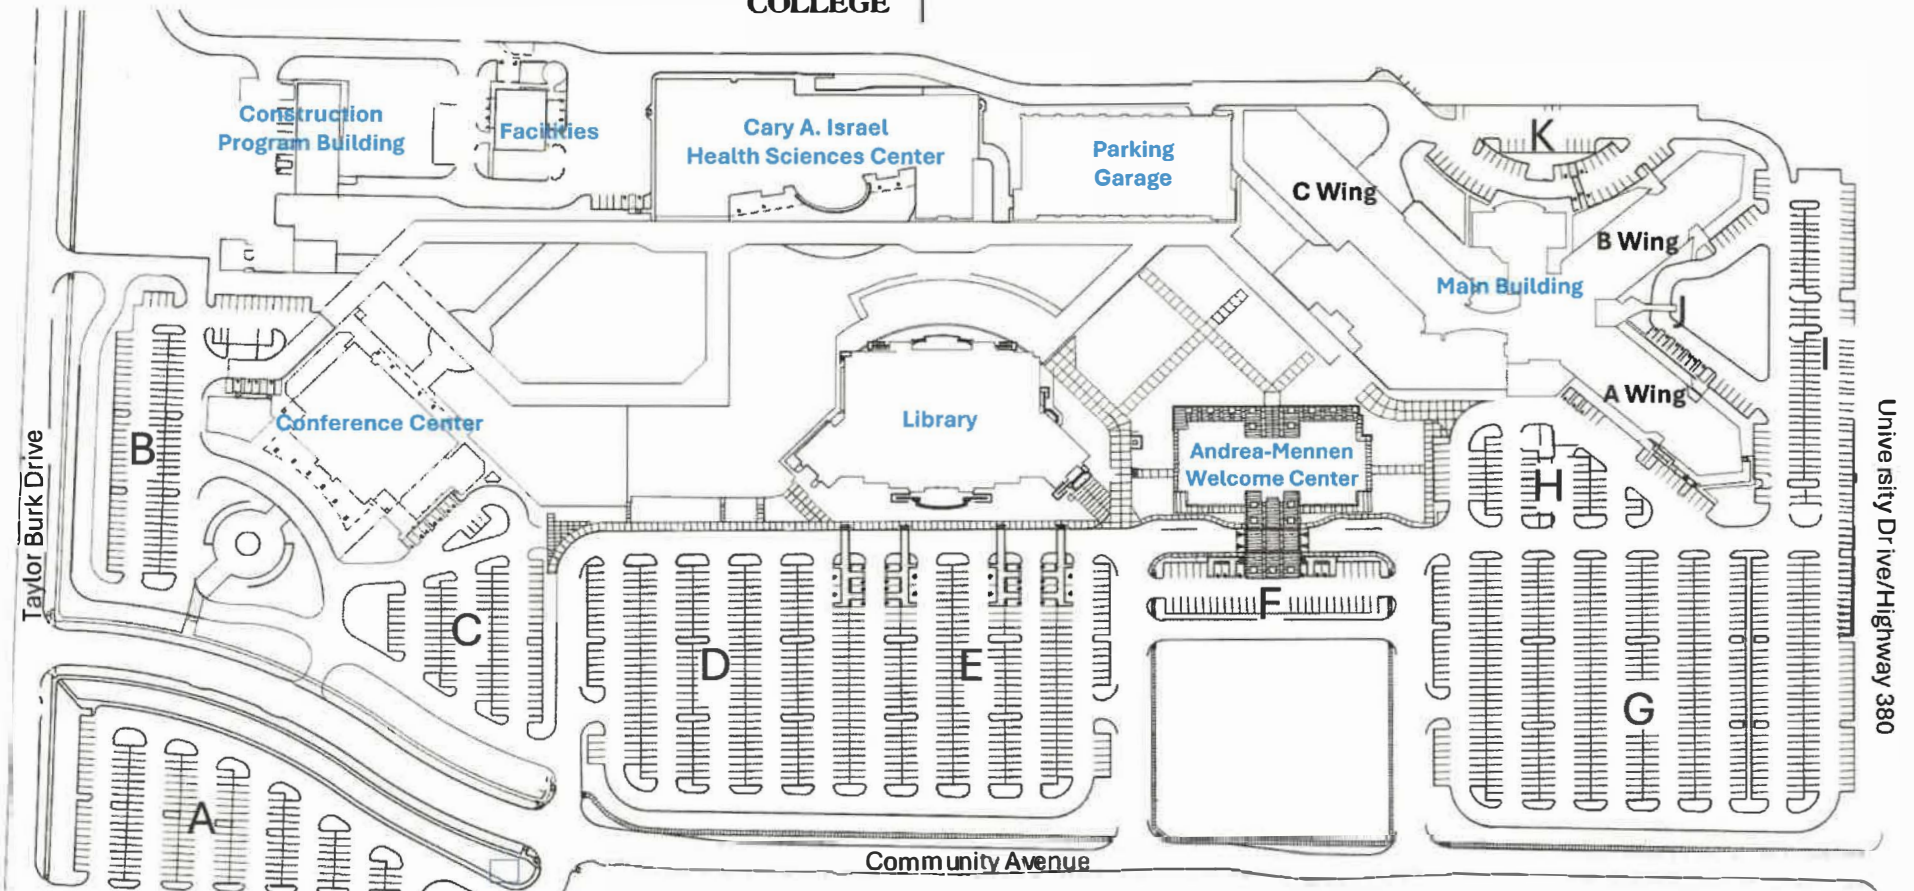

**Configurations - Entire Conference Center****(This can be specified in Describe Room Set-up field box on request form)**

Classroom Style Seating			
Round Seating			
Theater Seating			

**Atriums**

CC Atrium 1 - Student Center	CC	CC	Atrium
CC Atrium 2 - Student Center	CC	CC	Atrium
CC Atrium 3 - C Square Area	CC	CC	Atrium
CC HS Atrium 1 - Hallway Outside Abernathy	CC	CC	Atrium
CC HS Atrium 2 - Right Side of HSC Info Desk	CC	CC	Atrium
CC WC Atrium 1 - Welcome Center Lobby	CC	CC	Atrium

**Parking Lots**

CC Event Area 5 - Conference Center Parking Lot	CC	CC	Parking Lot
CC Loading Zone - Loading Zone in Front of the Bookstore	CC	CC	Parking Lot
CC P100 - Top Level Parking Garage	CC	CC	Parking Lot

**Event Areas**

CC B117 - AA Dean's Suite	CC	CC	Event Area
CC Information Desk - Front of Information Desk	CC	CC	Event Area
CC Parking Garage - Front of Parking Garage	CC	CC	Event Area
CC Jeans Creek	CC	CC	Event Area
CC Student Center Patio - Patio Behind Student Center	CC	CC	Event Area
CC Library Quad - Quad Area between Library and MB	CC	CC	Event Area

**Welcome Center Multi-Purpose Room**

CC W105 - WC Multipurpose Room	CC	CC	Meeting Room
--------------------------------	----	----	--------------

**Andrea –Mennen Welcome Center:**

- Admissions – W100
- Advising – W100
- Career Center – W104
- Counseling/ACCESS – W200
- Financial Aid - W100
- Student Financial Services – W100
- Testing Center – W206
- Veterans Resource Center – W204