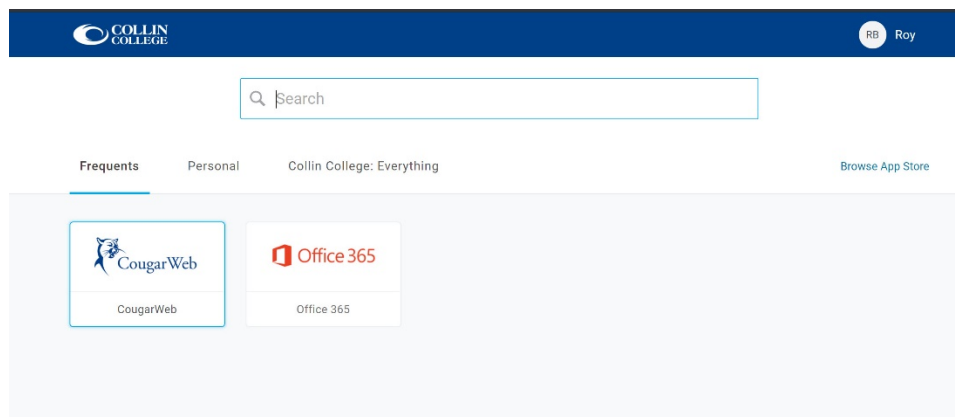

## The OneLogin Portal/Dashboard

NOW you are in the OneLogin User Portal/Dashboard!

## Access Applications

This portal is where you will see all the applications that you have been assigned. Each user's dashboard is unique based on applications and permissions provided by the College.

### Browse for Applications

1. Click on the tab called **Collin College:Everything** and you will see applications that have been assigned to you as you can see in the image below.