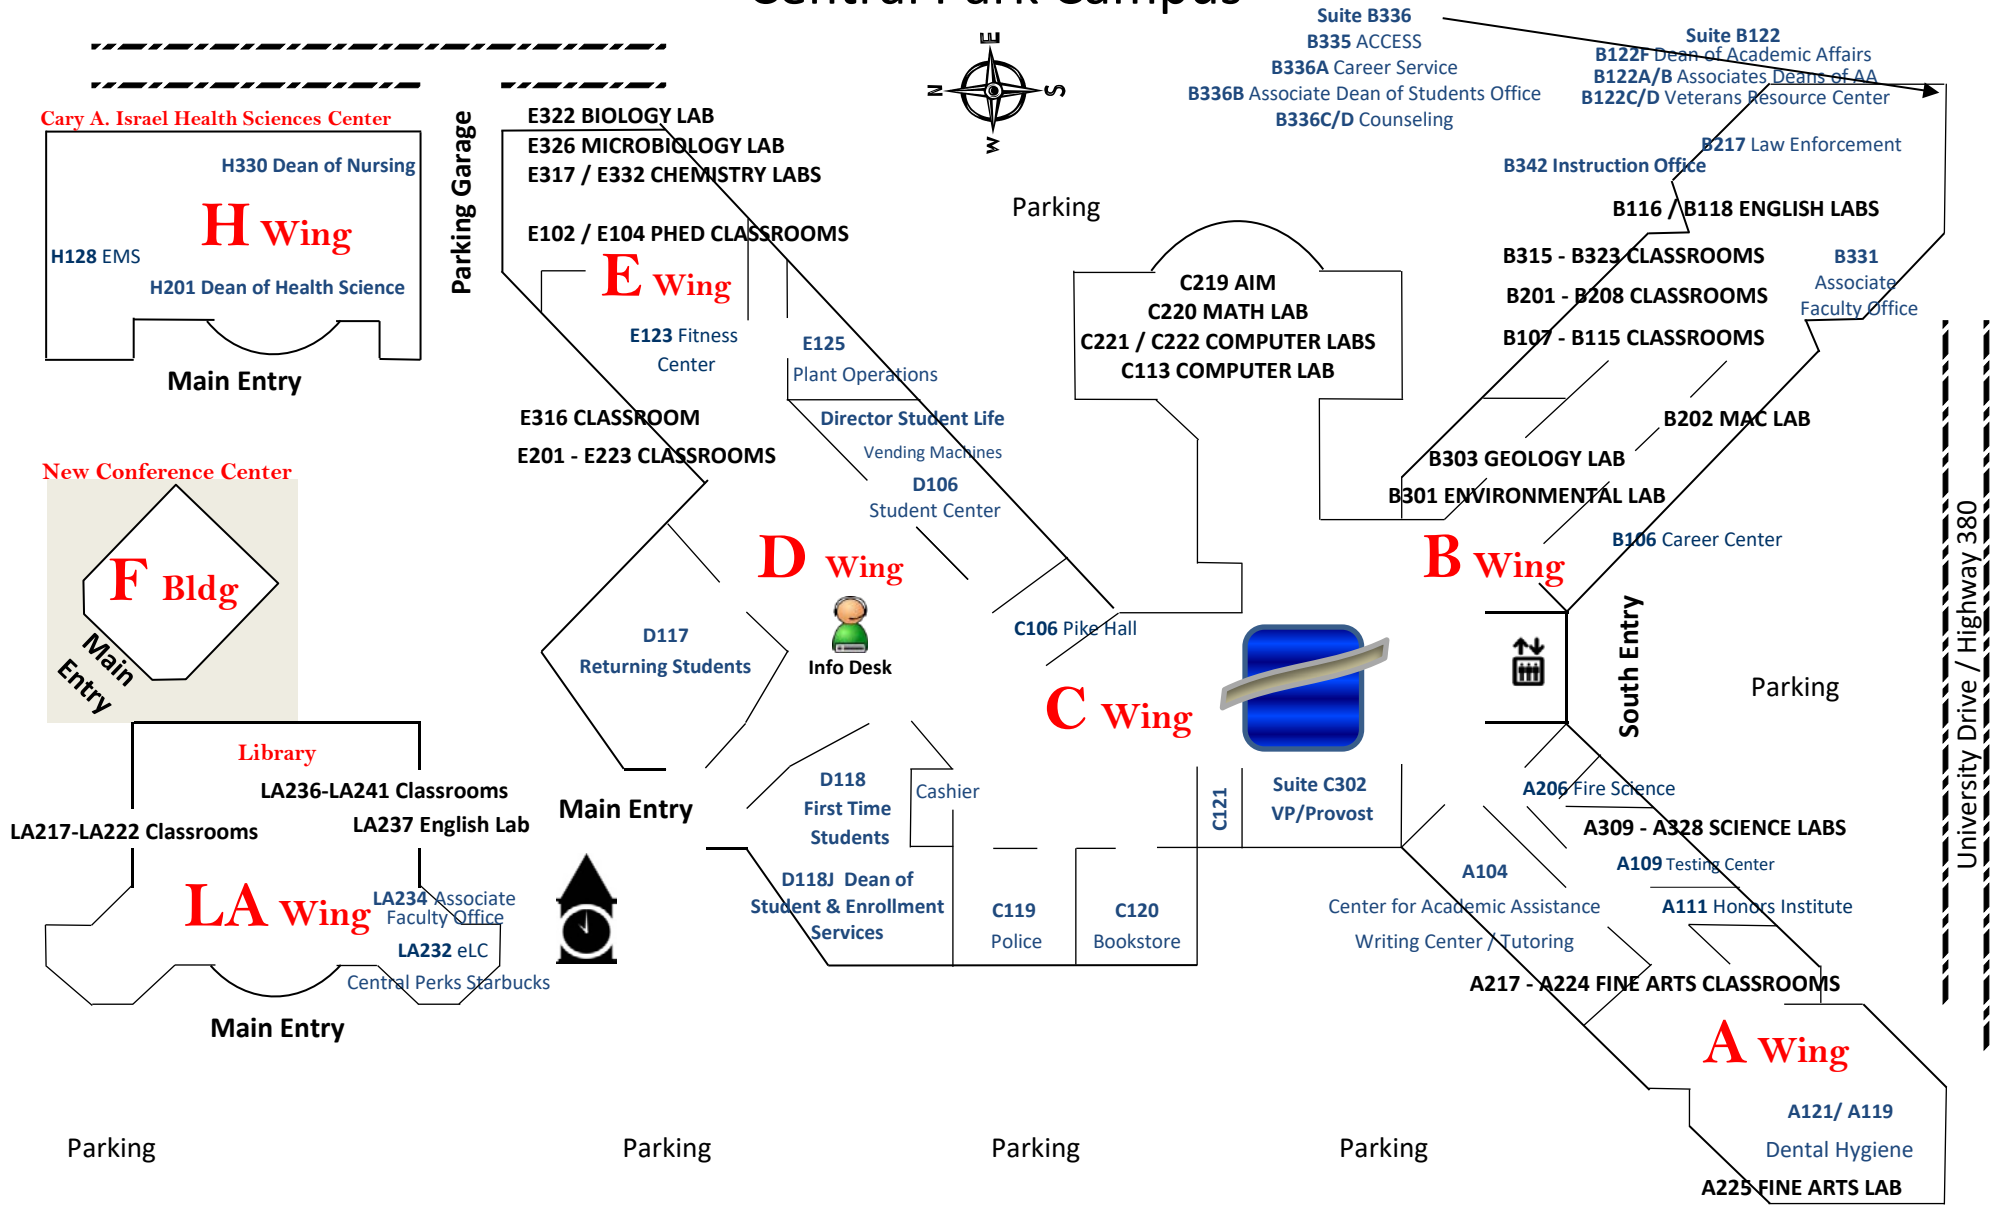

# Central Park Campus

Community Avenue

The main building and the Cary A. Israel Health Science building has three floors, the library has two floors.  
 The map represents all three floors with the level indicated by the room number.  
 Use **Google Maps App** to locate Collin College Central Park Campus to locate classrooms.

Fire Station 2 /  
 Fire Academy