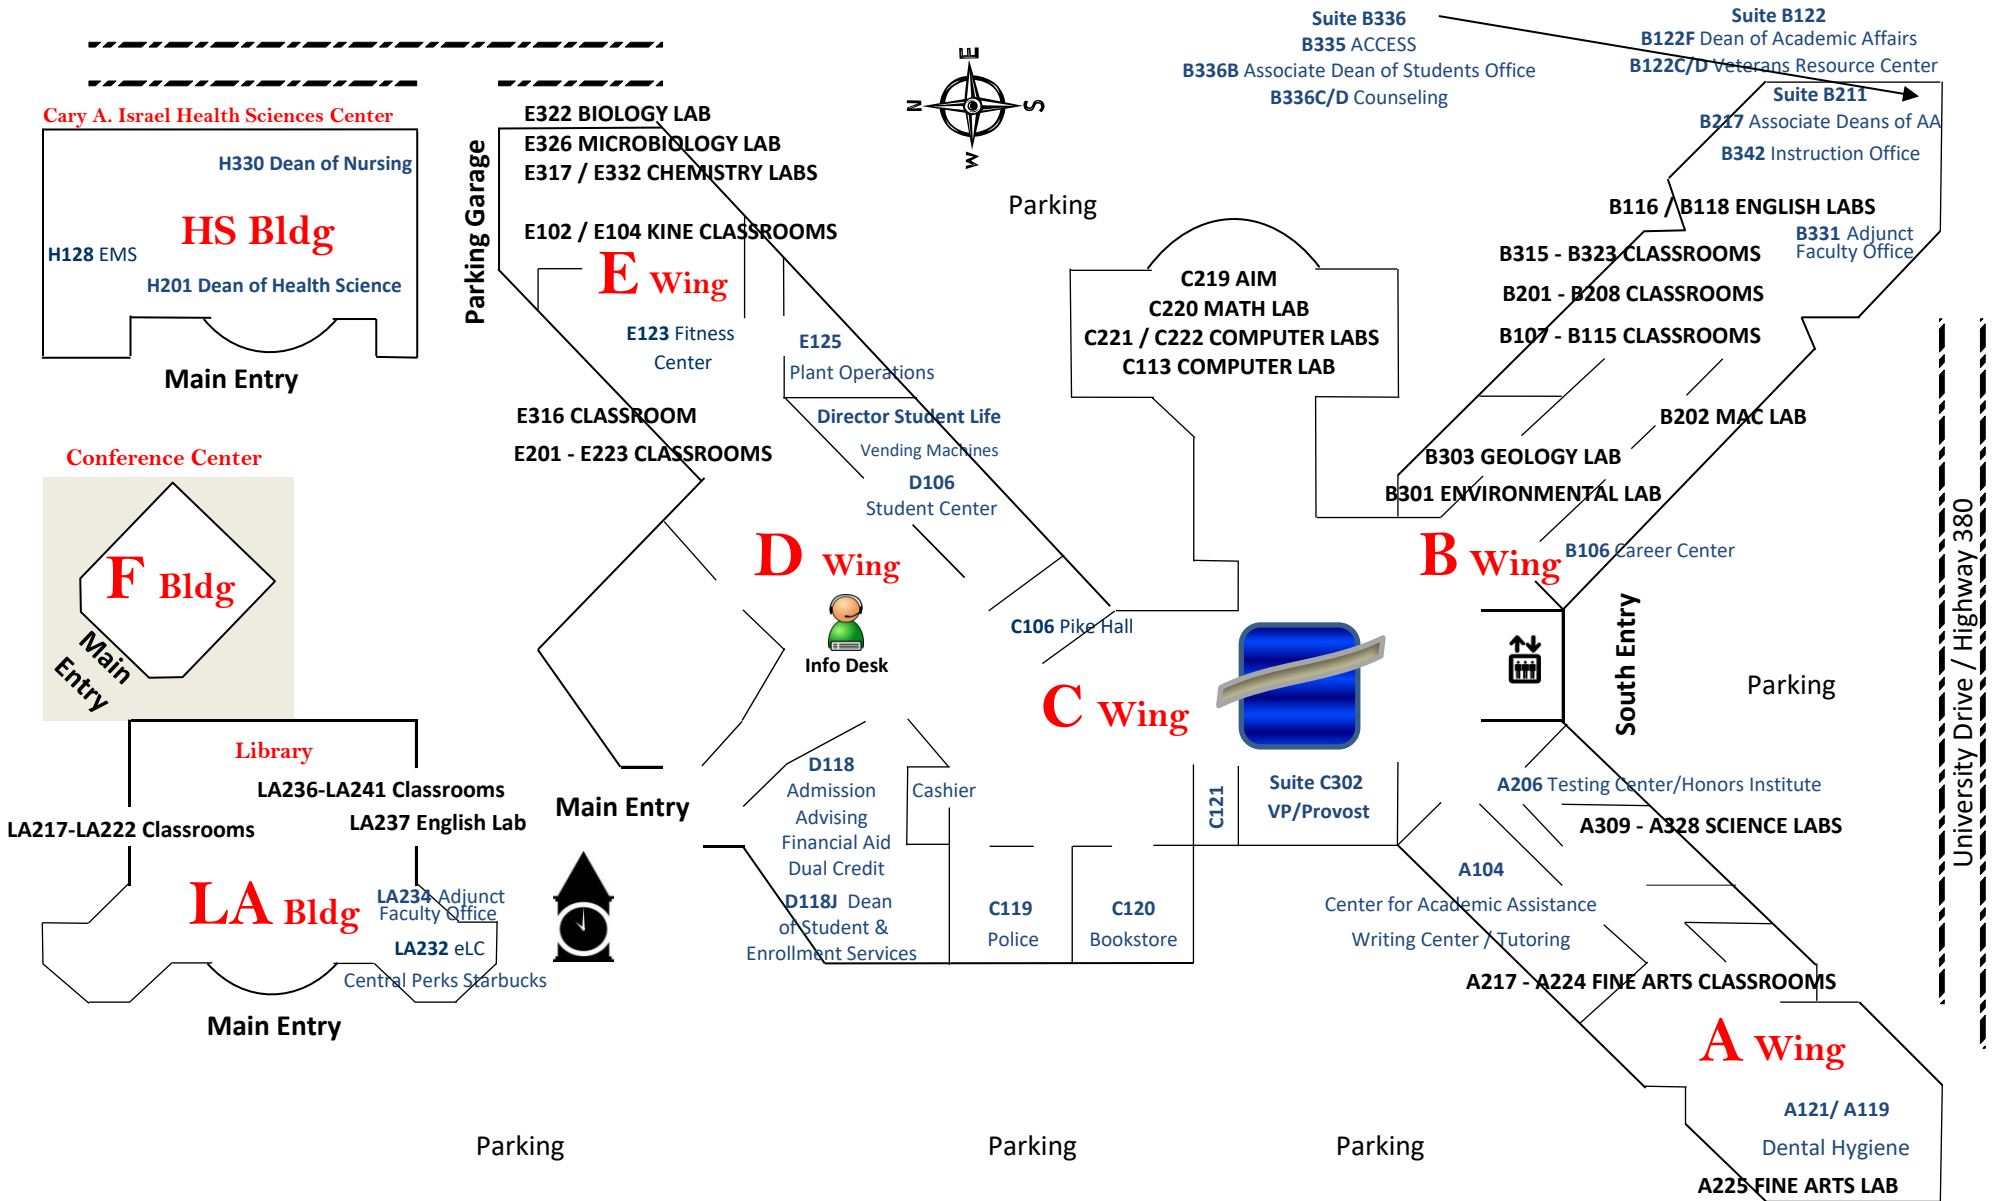

MCKINNEY CAMPUS

- The main building and the Cary A. Israel Health Science building has three floors, the library has two floors.
- Use **Google Maps App** to locate Collin College Central Park Campus to locate classrooms.
- The map represents all three floors with the level indicated by the room number.

Fire Station 2 /
 Fire Academy