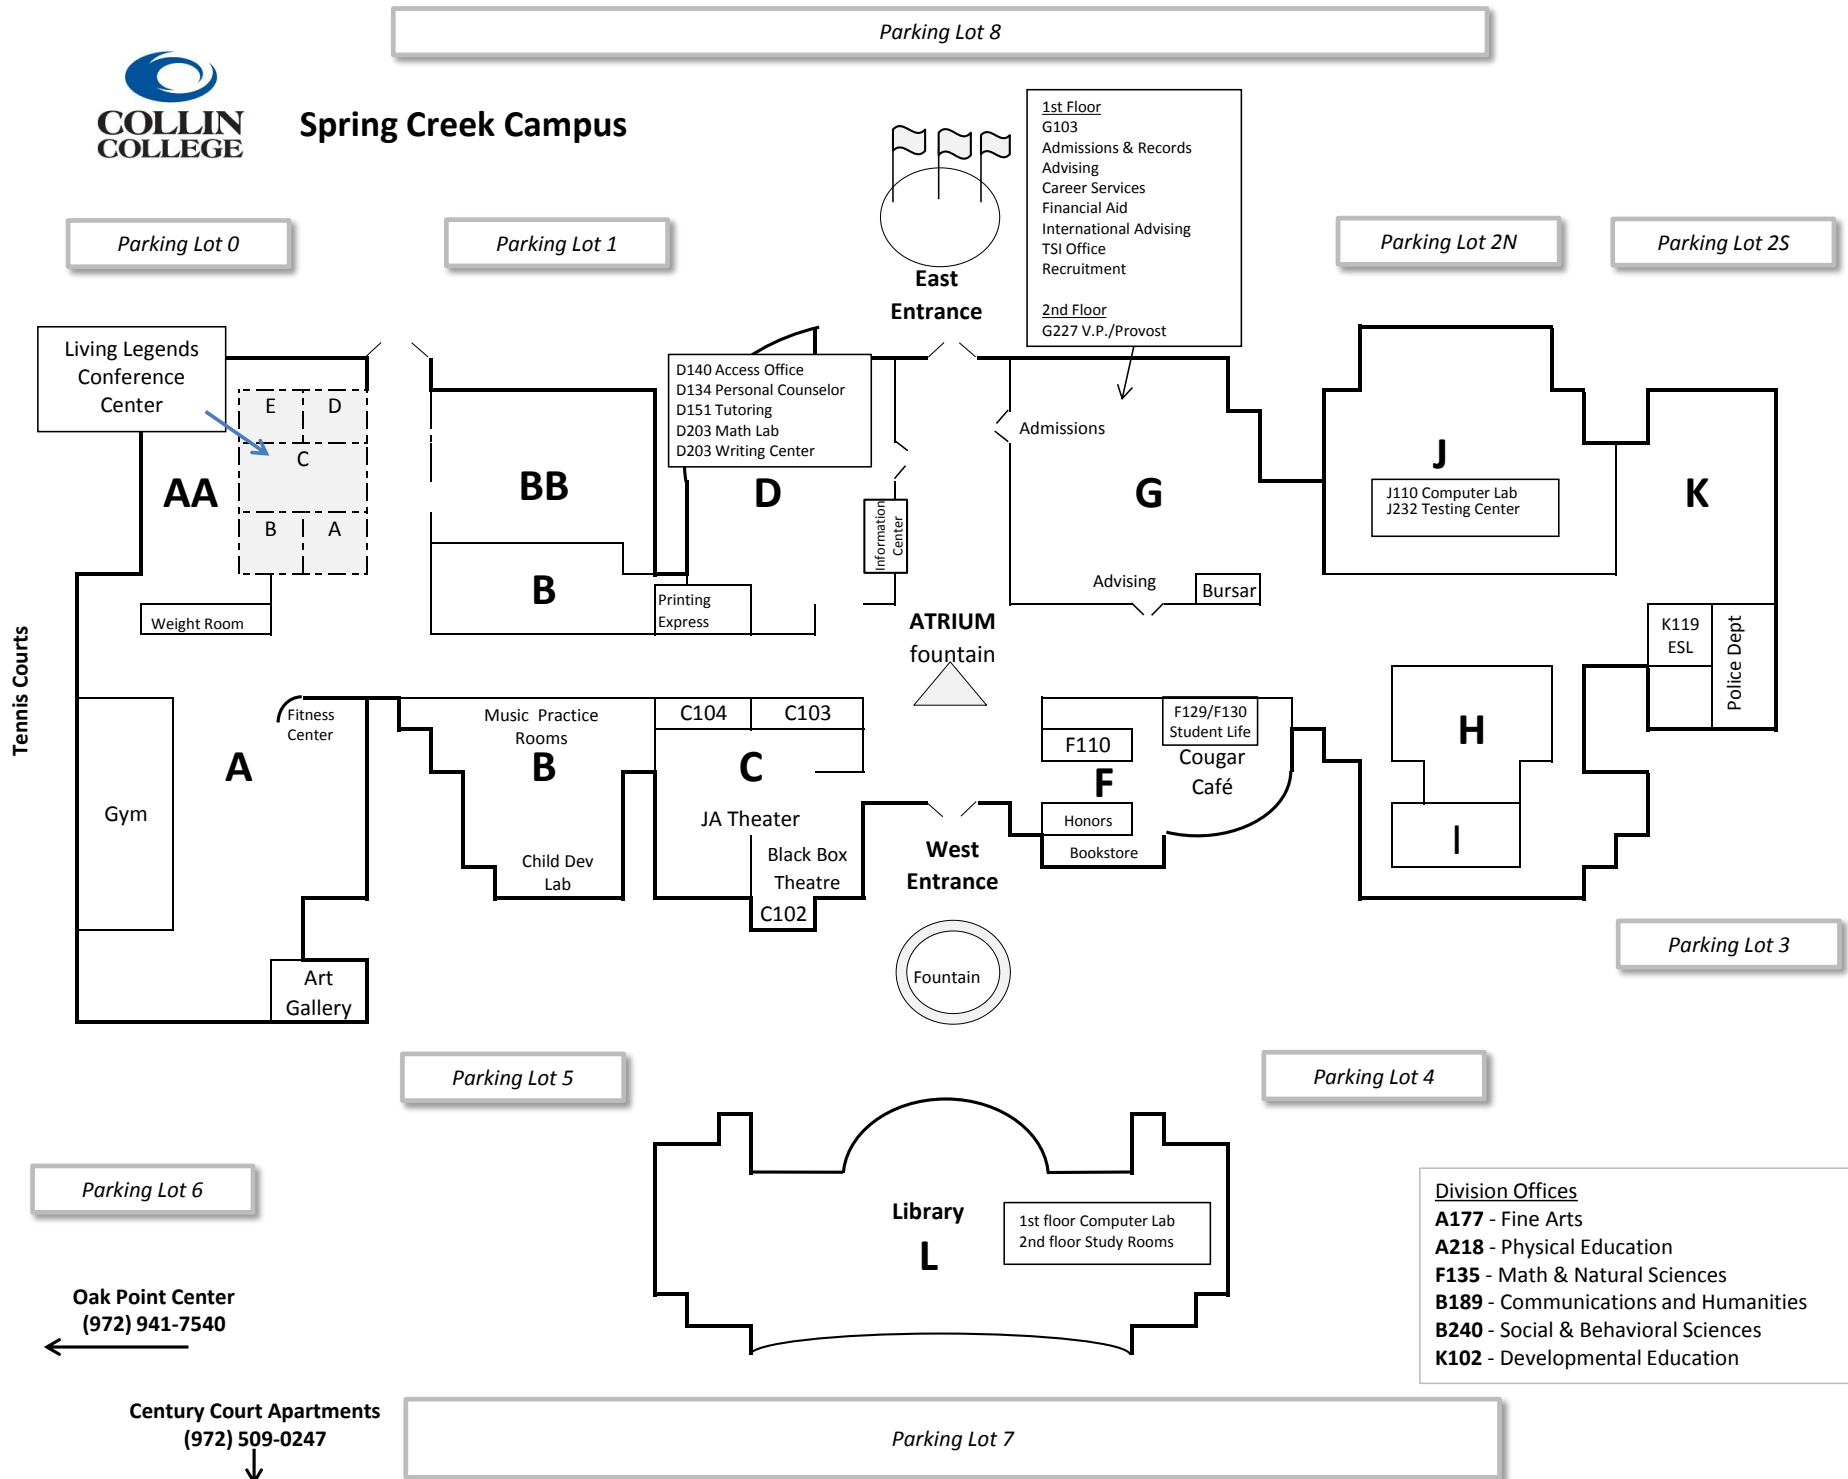

Spring Creek Campus

Oak Point Center
(972) 941-7540

Century Court Apartments
(972) 509-0247