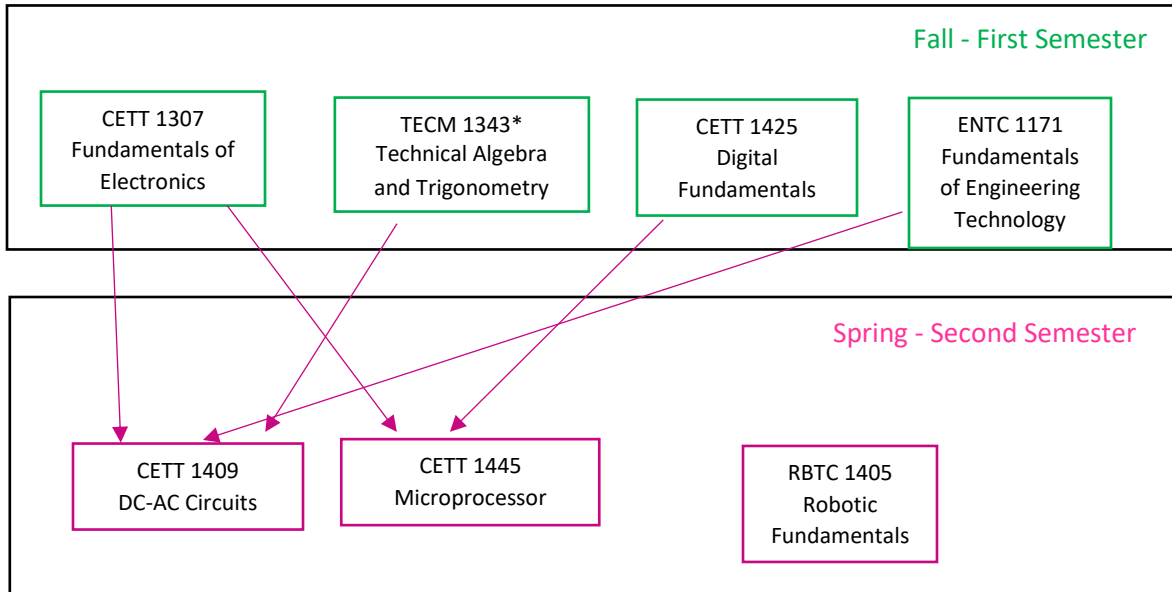

Electronic Engineering Technology

Certificate Level 1 Course Flowchart

* May substitute MATH 1316 or higher-level math (recommended for transfer students)